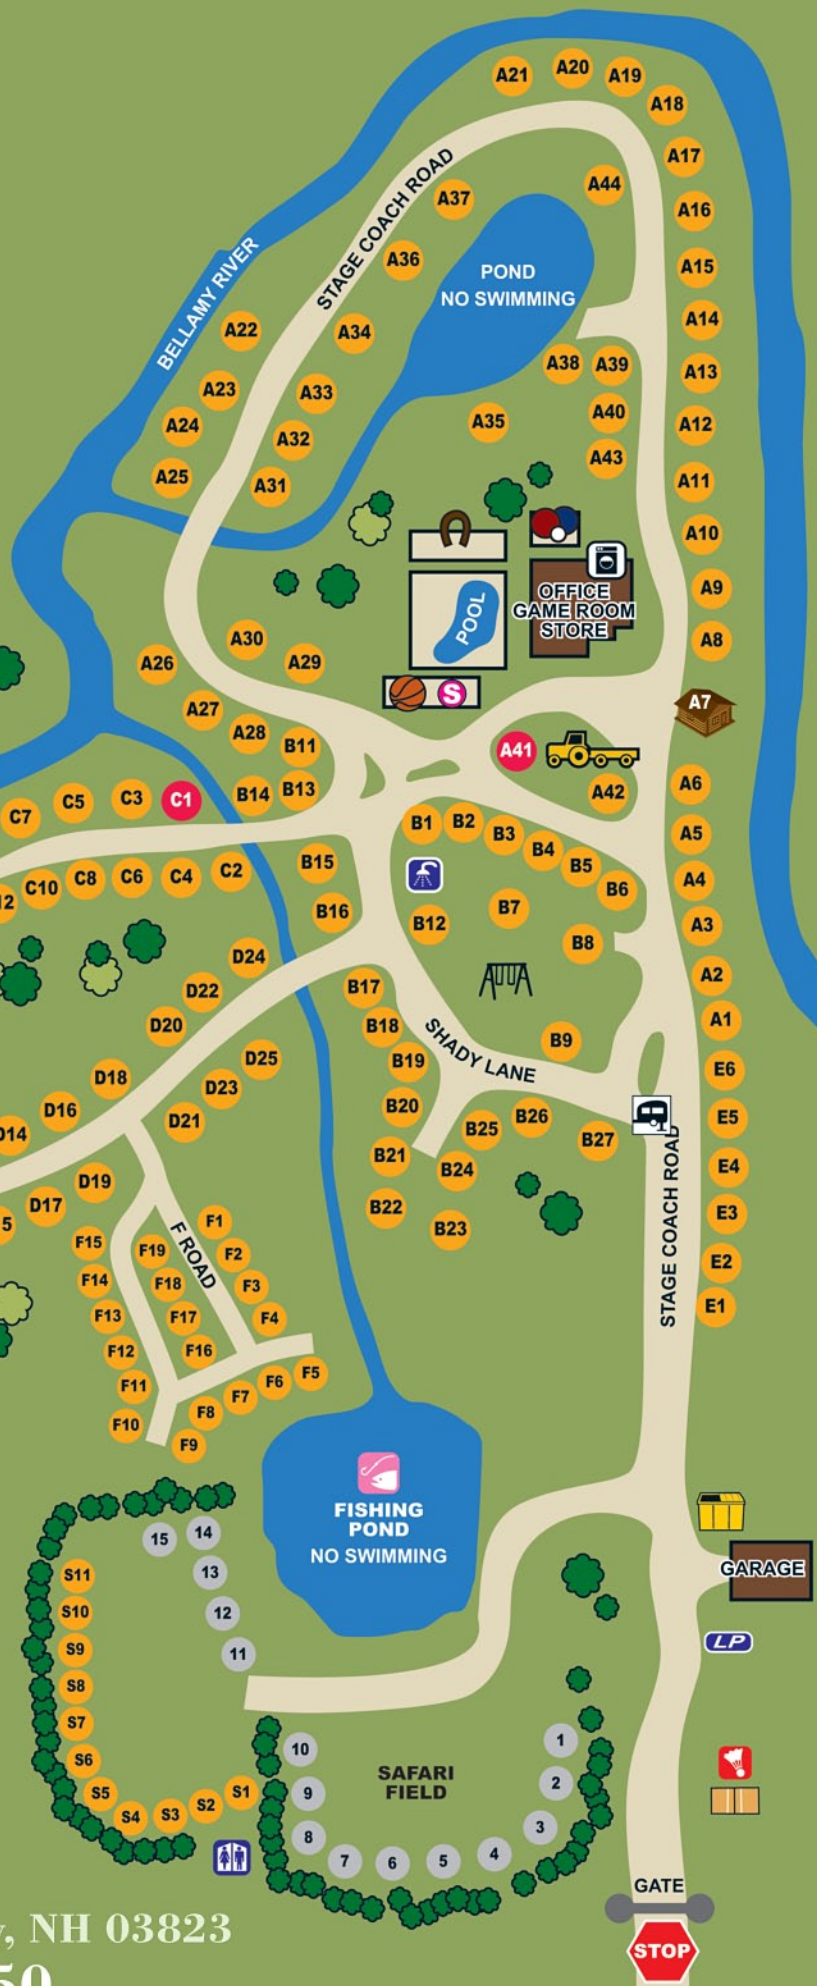

OldStageCampground.com

YOUR CAMPSITE #
CHECK OUT IS 12NOON

SPEED LIMIT 5 MPH

LEGEND

	Water, Electric, Sewer & Cable		Horseshoes
	Water, Electric & Cable		Fishing
	Cabin		Propane
	Showers		Badminton
	Restrooms		Volleyball
	Dump Station		Basketball
	Dumpster		Shuffleboard
	Laundry		Bocce Court
	Hay Ride		
	Playground		

46 Old Stage Road, Madbury, NH 03823
(603) 742-4050

Published by Pelland Advertising • www.pelland.com
25 Depot Road, Haydenville, MA 01039 / (413) 268-0100